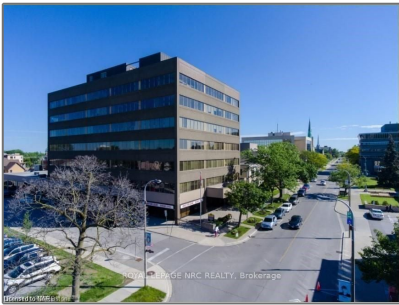

Commercial/retail

- 43 CHURCH St, St. Catharines, Ontario L2R 7E1

Basic Details

| | |
|----------------|--------------------------|
| Property Type: | Commercial/retail |
| Listing Type: | For Lease |
| Listing ID: | X9767534 |
| Price: | \$1,300 |
| Year Built: | 0 |
| Lot Area: | 0 Sqft |

Address

| | |
|----------------|-----------------------|
| Country: | CA |
| Province: | Ontario |
| City: | St. Catharines |
| Postal Code: | L2R 7E1 |
| Street: | CHURCH |
| Street Number: | 43 |
| Street Suffix: | St |
| Floor Number: | 0 |
| Longitude: | E0° 0' 0" |
| Latitude: | N0° 0' 0" |