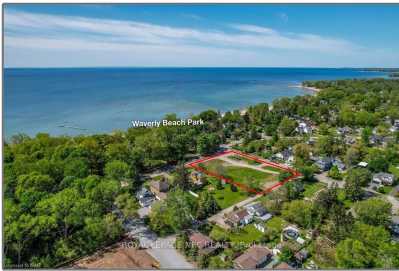

Land

- 672 EDGEMERE Rd, Fort Erie, Ontario L2A 4J8

Basic Details

Property Type:	Land
Listing Type:	For Sale
Listing ID:	X9903791
Price:	\$3,250,000
Year Built:	0
Lot Area:	0 Sqft

Address

Country:	CA
Province:	Ontario
City:	Fort Erie
Postal Code:	L2A 4J8
Street:	EDGEMERE
Street Number:	672
Street Suffix:	Rd
Floor Number:	0
Longitude:	W79° 2' 43.8"
Latitude:	N42° 53' 5.8"