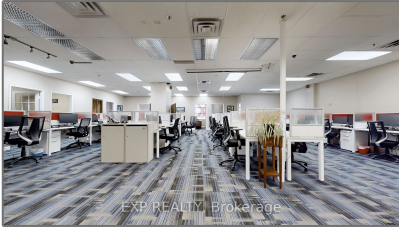

Office

2,900 Sqft - 1550 South Gateway Rd, Mississauga,
Ontario L4W 5G6

Basic Details

Property Type: **Office**

Listing Type: **For Lease**

Listing ID: **W10403217**

Price: **\$14**

Rooms: **0**