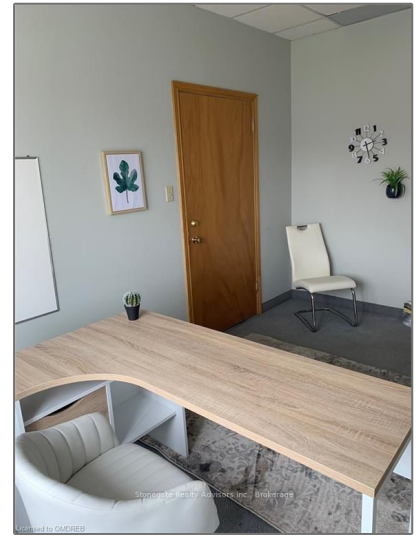

Commercial/retail

- 35 CRAWFORD Cres, Milton, Ontario L0P 0A1

Basic Details

Property Type:	Commercial/retail
Listing Type:	For Lease
Listing ID:	W10403852
Price:	\$999
Year Built:	0
Lot Area:	0 Sqft

Address