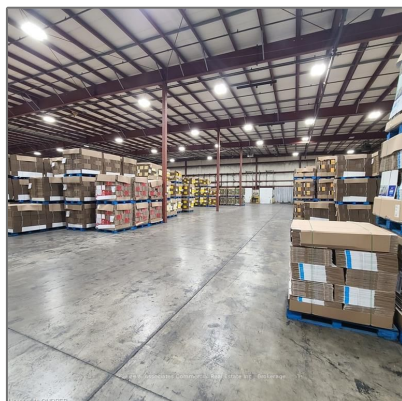

Commercial/retail

- 590 NASHDENE Rd, Hamilton, Ontario L8E 3M5

Basic Details

Property Type: **Commercial/retail**

Listing Type: **For Lease**

Listing ID: **X10404110**

Price: **\$10**

Year Built: **0**

Lot Area: **0 Sqft**

Address

Country: **CA**

Province: **Ontario**

City: **Hamilton**

Postal Code: **L8E 3M5**

Street: **NASHDENE**

Street Number: **590**