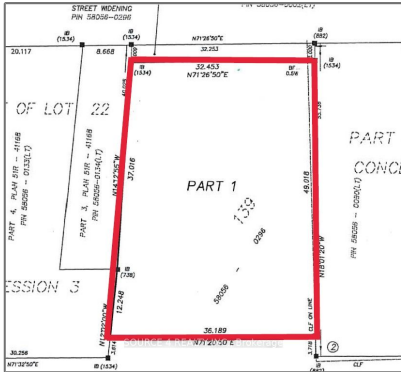

Land

- 1335 Killarney Beach Rd, Innisfil, Ontario L0L 1W0

Basic Details

Property Type:	Land
Listing Type:	For Sale
Listing ID:	N10405946
Price:	\$599,900
Year Built:	0
Lot Area:	0 Sqft

Address

Country:	CA
Province:	Ontario
City:	Innisfil
Postal Code:	L0L 1W0
Street:	Killarney Beach
Street Number:	1335
Street Suffix:	Rd
Floor Number:	0
Longitude:	W80° 26' 41.5"
Latitude:	N44° 15' 43.2"