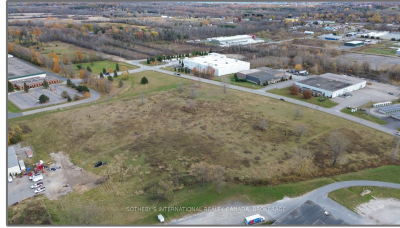

Land

- 1365 California Ave, Brockville, Ontario K6V 7L9

Basic Details

Property Type:	Land
Listing Type:	For Sale
Listing ID:	X10406048
Price:	\$2,750,000
Year Built:	0
Lot Area:	0 Sqft

Address

Country:	CA
Province:	Ontario
City:	Brockville
Postal Code:	K6V 7L9
Street:	California
Street Number:	1365
Street Suffix:	Ave
Floor Number:	0
Longitude:	E0° 0' 0"
Latitude:	N0° 0' 0"