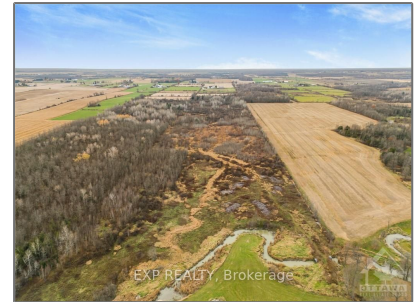

Vacant Land

- 3420 GREENLANE Rd, East Hawkesbury,
Ontario K6A 2R2

Basic Details

Property Type:	Vacant Land
Listing Type:	For Sale
Listing ID:	X10410692
Price:	\$399,000
Year Built:	0
Lot Area:	0 Sqft

Address