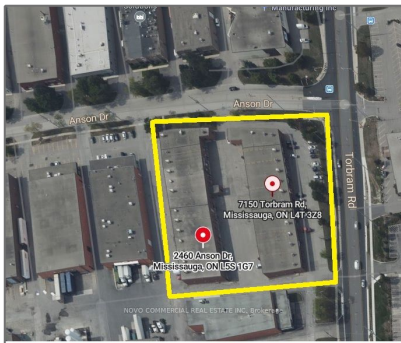

Industrial

- 2460 Anson Dr, Mississauga, Ontario L5S 1V9

Basic Details

Property Type:	Industrial
Listing Type:	For Lease
Listing ID:	W10416734
Price:	\$20
Year Built:	0
Lot Area:	0 Sqft

Address

Country:	CA
Province:	Ontario
City:	Mississauga
Postal Code:	L5S 1V9
Street:	Anson
Street Number:	2460
Street Suffix:	Dr
Floor Number:	0
Longitude:	W80° 20' 32.9"
Latitude:	N43° 41' 47.7"