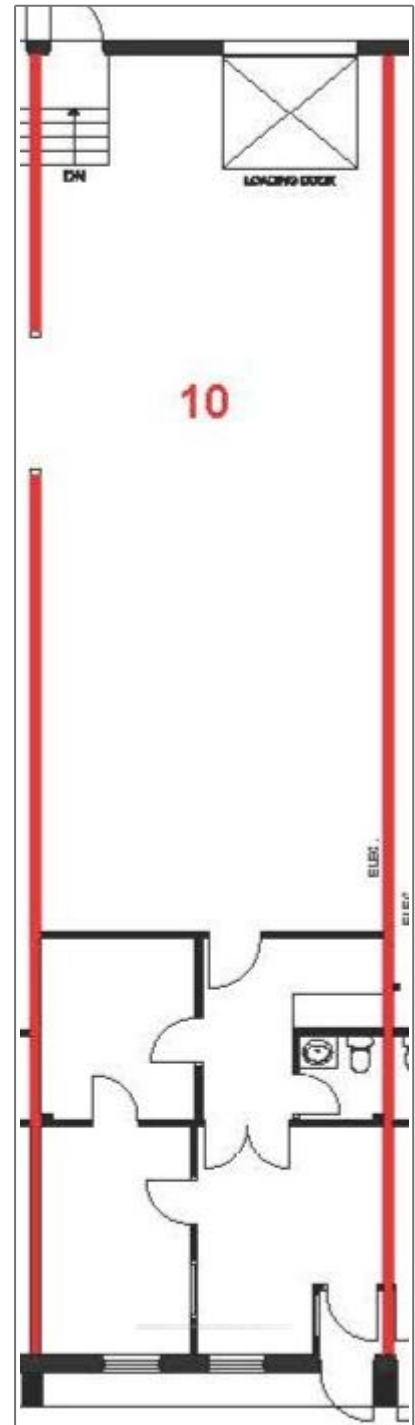

Industrial

- 2460 Anson Dr, Mississauga, Ontario L5S 1G7

Basic Details

Property Type: **Industrial**

Listing Type: **For Lease**

Listing ID: **W10417681**

Price: **\$20**

Address

Country: **CA**

Province: **Ontario**

City: **Mississauga**

Postal Code: **L5S 1G7**

Year Built:	0	Street:	Anson
Lot Area:	0 Sqft	Street Number:	2460
		Street Suffix:	Dr
		Floor Number:	0
		Longitude:	W80° 20' 32.9"
		Latitude:	N43° 41' 47.7"