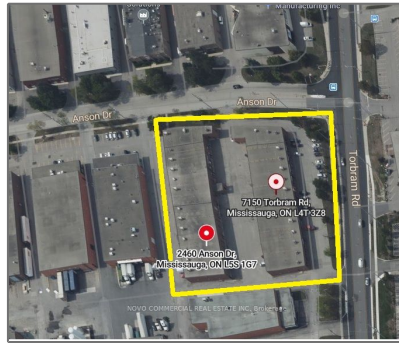

Industrial

- 2460 Anson Dr, Mississauga, Ontario L5S 1G7

Basic Details

Property Type: **Industrial**

Listing Type: **For Lease**

Listing ID: **W10417681**

Price: **\$20**

Address

Country: **CA**

Province: **Ontario**

City: **Mississauga**

Postal Code: **L5S 1G7**

Year Built:	0	Street:	Anson
Lot Area:	0 Sqft	Street Number:	2460
		Street Suffix:	Dr
		Floor Number:	0
		Longitude:	W80° 20' 32.9"
		Latitude:	N43° 41' 47.7"