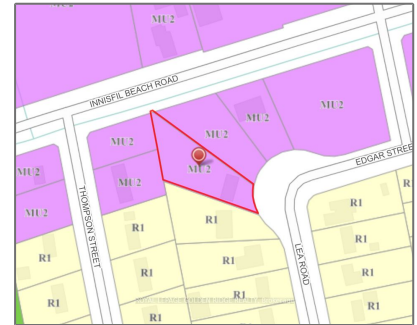

# Land

- 2082 Lea Rd, Innisfil, Ontario L9S 1T3

## Basic Details

|                |                    |
|----------------|--------------------|
| Property Type: | <b>Land</b>        |
| Listing Type:  | <b>For Sale</b>    |
| Listing ID:    | <b>N10417780</b>   |
| Price:         | <b>\$1,049,000</b> |
| Year Built:    | <b>0</b>           |
| Lot Area:      | <b>0 Sqft</b>      |

## Address

|                |                       |
|----------------|-----------------------|
| Country:       | <b>CA</b>             |
| Province:      | <b>Ontario</b>        |
| City:          | <b>Innisfil</b>       |
| Postal Code:   | <b>L9S 1T3</b>        |
| Street:        | <b>Lea</b>            |
| Street Number: | <b>2082</b>           |
| Street Suffix: | <b>Rd</b>             |
| Floor Number:  | <b>0</b>              |
| Longitude:     | <b>W80° 26' 47.6"</b> |
| Latitude:      | <b>N44° 18' 44.2"</b> |