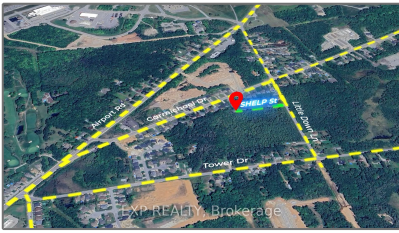

Land

- Shelp St, North Bay, Ontario P1B 8G2

Basic Details

Property Type:	Land
Listing Type:	For Sale
Listing ID:	X10417421
Price:	\$599,000
Year Built:	0
Lot Area:	0 Sqft

Address

Country:	CA
Province:	Ontario
City:	North Bay
Postal Code:	P1B 8G2
Street:	Shelp
Street Number:	-
Street Suffix:	St
Floor Number:	0
Longitude:	E0° 0' 0"
Latitude:	N0° 0' 0"