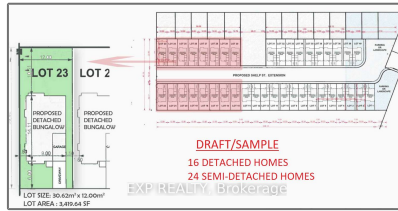

Land

- Shelp St, North Bay, Ontario P1B 8G2

Basic Details

Property Type:	Land
Listing Type:	For Sale
Listing ID:	X10417421
Price:	\$599,000
Year Built:	0
Lot Area:	0 Sqft

Address

Country:	CA
Province:	Ontario
City:	North Bay
Postal Code:	P1B 8G2
Street:	Shelp
Street Number:	-
Street Suffix:	St
Floor Number:	0
Longitude:	E0° 0' 0"
Latitude:	N0° 0' 0"