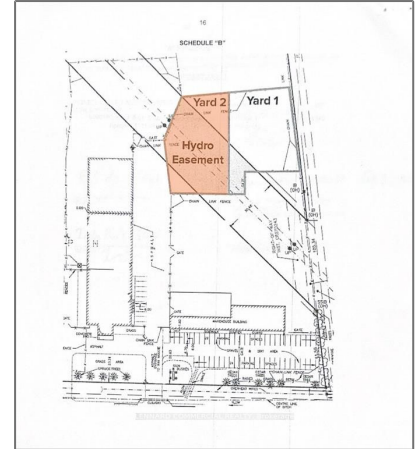

Land

- 999 MOODIE Dr, Bells Corners and South to Fallowfield, Ontario K2R 1H4

Basic Details

| | |
|----------------|------------------|
| Property Type: | Land |
| Listing Type: | For Lease |
| Listing ID: | X10411037 |
| Price: | \$3,000 |
| Year Built: | 0 |
| Lot Area: | 0 Sqft |

Address

| | |
|----------------|---|
| Country: | CA |
| Province: | Ontario |
| City: | Bells Corners and South to Fallowfield |
| Postal Code: | K2R 1H4 |
| Street: | MOODIE |
| Street Number: | 999 |
| Street Suffix: | Dr |
| Floor Number: | 0 |
| Longitude: | E0° 0' 0" |
| Latitude: | N0° 0' 0" |