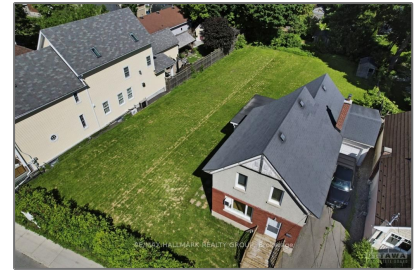

Vacant Land

- LOT 2 - SPRINGHURST Ave, Glebe - Ottawa East and Area, Ontario K1S 0E2

Basic Details

Property Type:	Vacant Land
Listing Type:	For Sale
Listing ID:	X10411196
Price:	\$899,900
Year Built:	0
Lot Area:	0 Sqft

Address

Country:	CA
Province:	Ontario
City:	Glebe - Ottawa East and Area
Postal Code:	K1S 0E2
Street:	SPRINGHURST
Street Number:	LOT 2 -
Street Suffix:	Ave
Floor Number:	0
Longitude:	E0° 0' 0"
Latitude:	N0° 0' 0"