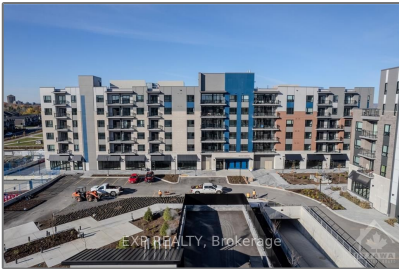

Commercial/retail

- 393 CODD'S Rd, Manor Park - Cardinal Glen and Area, Ontario K1K 2G8

Basic Details

Property Type: **Commercial/retail**

Listing Type: **For Lease**

Listing ID: **X10419093**

Price: **\$30**

Year Built: **0**

Lot Area: **0 Sqft**

Address

Country: **CA**

Province: **Ontario**

City: **Manor Park -
Cardinal Glen and
Area**

Postal Code: **K1K 2G8**

Street: **CODD'S**