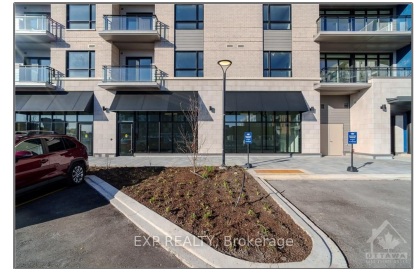

Commercial/retail

- 393 CODD'S Rd, Manor Park - Cardinal Glen and Area, Ontario K1K 2G8

Basic Details

Property Type: **Commercial/retail**

Listing Type: **For Lease**

Listing ID: **X10419093**

Price: **\$30**

Year Built: **0**

Lot Area: **0 Sqft**

Address

Country: **CA**

Province: **Ontario**

City: **Manor Park -
Cardinal Glen and
Area**

Postal Code: **K1K 2G8**

Street: **CODD'S**