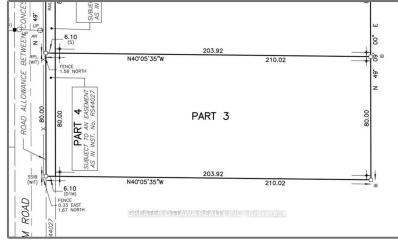

## Basic Details

Property Type:	<b>Vacant Land</b>
Listing Type:	<b>For Sale</b>
Listing ID:	<b>X10419003</b>
Price:	<b>\$269,000</b>
Year Built:	<b>0</b>
Lot Area:	<b>0 Sqft</b>

## Address

Country:	<b>CA</b>
Province:	<b>Ontario</b>
City:	<b>Beckwith</b>
Postal Code:	<b>K0A 1B0</b>
Street:	<b>GRAHAM</b>
Street Number:	<b>B22/103</b>
Street Suffix:	<b>Rd</b>
Floor Number:	<b>0</b>
Longitude:	<b>E0° 0' 0"</b>
Latitude:	<b>N0° 0' 0"</b>