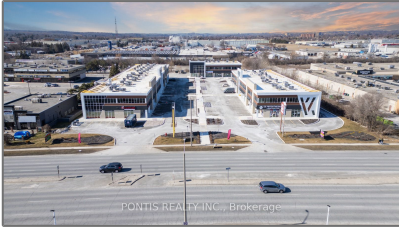

Office

811.75 Sqft - 450 Hespeler Rd, Cambridge,
Ontario N1R 6J7

Basic Details

Property Type:	Office
Listing Type:	For Lease
Listing ID:	X10420775
Price:	\$3,500
Rooms:	0
Bathrooms:	0
Half Bathrooms:	0
Square Footage:	811.75 Sqft
Year Built:	0
Lot Area:	0 Sqft

Address

Country:	CA
Province:	Ontario
City:	Cambridge
Postal Code:	N1R 6J7
Street:	Hespeler
Street Number:	450
Street Suffix:	Rd
Floor Number:	0
Longitude:	W81° 40' 25.4"
Latitude:	N43° 24' 7.8"

Features