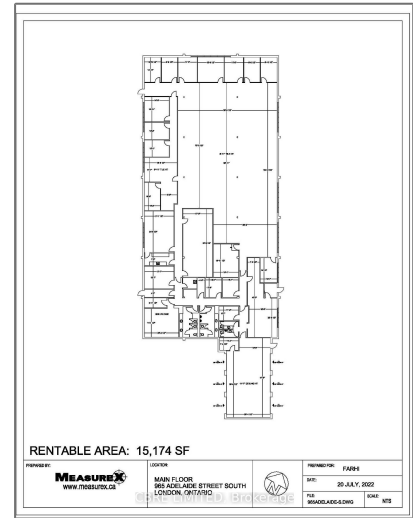

Commercial/retail

- 965 Adelaide St, London, Ontario N6E 3T9

RENTABLE AREA: 15,174 SF

Basic Details

Property Type: **Commercial/retail**

Listing Type: **For Sale**

Listing ID: **X10420922**

Price: **$1**

Year Built: **0**

Lot Area: **0 Sqft**

Address

Country: **CA**

Province: **Ontario**

City: **London**

Postal Code: **N6E 3T9**

Street: **Adelaide**

Street Number: **965**

Street Suffix: **St**

Floor Number: **0**

Longitude: **E0° 0' 0"**

Latitude: **N0° 0' 0"**

Features

✓ Heating System: **Gas Forced Air Closed**

✓ Elevator: **None**

Agent Info