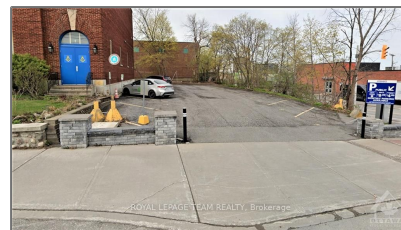

Land

- 428 CHURCHILL Ave, Carlingwood - Westboro and Area, Ontario K1Z 5C9

Basic Details

Property Type: **Land**

Listing Type: **For Sale**

Listing ID: **X10419722**

Price: **\$1,675,000**

Year Built: **0**

Lot Area: **0 Sqft**

Address

Country: **CA**

Province: **Ontario**

City: **Carlingwood - Westboro and Area**

Postal Code: **K1Z 5C9**

Street: **CHURCHILL**

Street Number: **428**