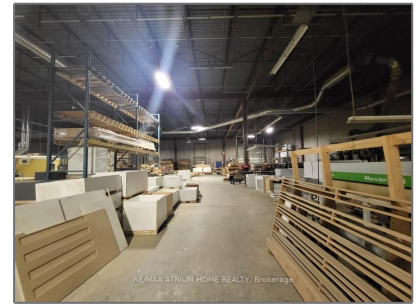

## Basic Details

Property Type:	<b>Industrial</b>
Listing Type:	<b>For Lease</b>
Listing ID:	<b>X10421174</b>
Price:	<b>\$12</b>
Year Built:	<b>0</b>
Lot Area:	<b>0 Sqft</b>