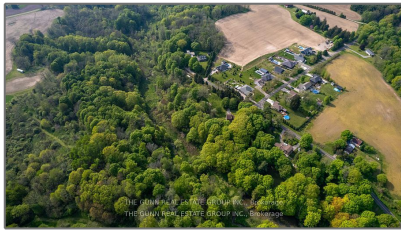

## Basic Details

|                |                    |
|----------------|--------------------|
| Property Type: | <b>Vacant Land</b> |
| Listing Type:  | <b>For Sale</b>    |
| Listing ID:    | <b>X9310003</b>    |
| Price:         | <b>\$239,900</b>   |
| Year Built:    | <b>0</b>           |
| Lot Area:      | <b>0 Sqft</b>      |