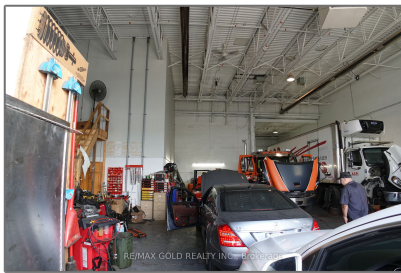

# Industrial

- 255 Rutherford Rd, Brampton, Ontario L6W 4N7

## Basic Details

Property Type:	<b>Industrial</b>
Listing Type:	<b>For Lease</b>
Listing ID:	<b>W9239226</b>
Price:	<b>\$29</b>
Year Built:	<b>0</b>
Lot Area:	<b>0 Sqft</b>