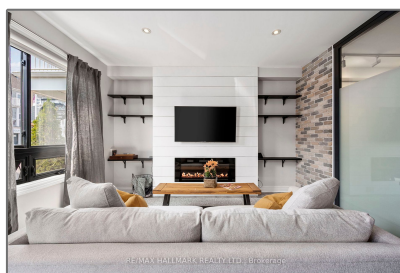

Commercial/retail

- 605 Liverpool Rd, Pickering, Ontario L1W 1R1

Basic Details

Property Type: **Commercial/retail**

Listing Type: **For Lease**

Listing ID: **E10423945**

Price: **\$2,395**

Year Built: **0**