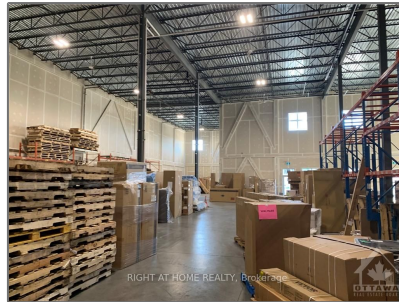

Industrial

- 1920 MERIVALE Rd, Tanglewood - Grenfell Glen
- Pineglen, Ontario K2G 1E8

Basic Details

Property Type:	Industrial
Listing Type:	For Lease
Listing ID:	X10424475
Price:	\$30
Year Built:	0
Lot Area:	0 Sqft