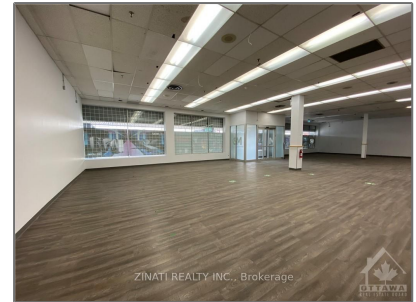

Commercial/retail

- 1510-15 MERIVALE Rd, Meadowlands -
Crestview and Area, Ontario K2G 3J6

Basic Details

Property Type:	Commercial/retail
Listing Type:	For Lease
Listing ID:	X10424618
Price:	\$25
Year Built:	0
Lot Area:	0 Sqft