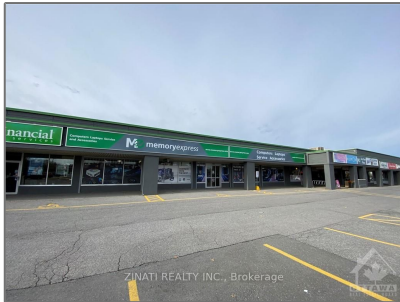

Commercial/retail

- 1510-15 MERIVALE Rd, Meadowlands -
Crestview and Area, Ontario K2G 3J6

Basic Details

Property Type:	Commercial/retail
Listing Type:	For Lease
Listing ID:	X10424618
Price:	\$25
Year Built:	0
Lot Area:	0 Sqft

Address

Country:	CA
Province:	Ontario
City:	Meadowlands - Crestview and Area
Postal Code:	K2G 3J6
Street:	MERIVALE
Street Number:	1510-15
Street Suffix:	Rd
Floor Number:	0
Longitude:	E0° 0' 0"
Latitude:	N0° 0' 0"