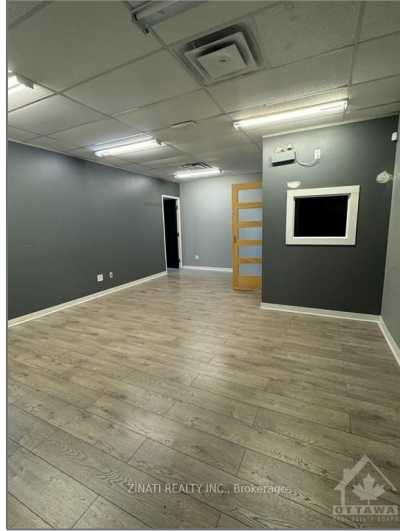

Office

60,090 Sqft - 1510-15 MERIVALE Rd,
Meadowlands - Crestview and Area, Ontario K2G
3J6

Basic Details

Property Type:	Office
Listing Type:	For Lease
Listing ID:	X10424952
Price:	\$15
Rooms:	0
Bathrooms:	0
Half Bathrooms:	0
Square Footage:	60,090 Sqft
Year Built:	0
Lot Area:	0 Sqft