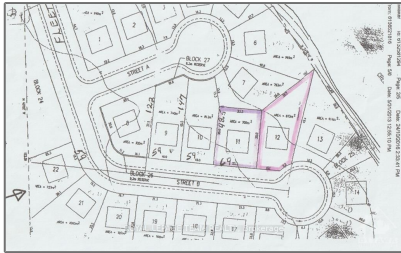

# Vacant Land

- Lot 12 FLETT St, Edwardsburgh/Cardinal,  
Ontario K0E 1E0

## Basic Details

|                |                    |
|----------------|--------------------|
| Property Type: | <b>Vacant Land</b> |
| Listing Type:  | <b>For Sale</b>    |
| Listing ID:    | <b>X10425647</b>   |
| Price:         | <b>\$159,000</b>   |
| Year Built:    | <b>0</b>           |
| Lot Area:      | <b>0 Sqft</b>      |

## Address

|                |                              |
|----------------|------------------------------|
| Country:       | <b>CA</b>                    |
| Province:      | <b>Ontario</b>               |
| City:          | <b>Edwardsburgh/Cardinal</b> |
| Postal Code:   | <b>K0E 1E0</b>               |
| Street:        | <b>FLETT</b>                 |
| Street Number: | <b>Lot 12</b>                |
| Street Suffix: | <b>St</b>                    |
| Floor Number:  | <b>0</b>                     |
| Longitude:     | <b>W76° 37' 39.7"</b>        |
| Latitude:      | <b>N44° 47' 45.1"</b>        |