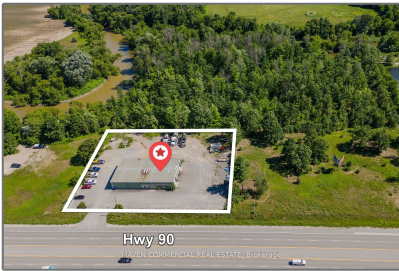

Commercial/retail

- 366 Mill St, Essa, Ontario L0M 1B4

Basic Details

Property Type: **Commercial/retail**

Listing Type: **For Lease**

Listing ID: **N10426338**

Price: **\$18**

Year Built: **0**

Lot Area: **0 Sqft**

Address

Country: **CA**

Province: **Ontario**

City: **Essa**

Postal Code: **L0M 1B4**

Street: **Mill**

Street Number: **366**