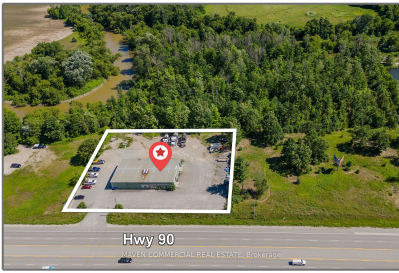

Industrial

- 366 Mill St, Essa, Ontario L0M 1B4

Basic Details

Property Type: **Industrial**

Listing Type: **For Lease**

Listing ID: **N10426364**

Price: **\$18**

Year Built: **0**

Lot Area: **0 Sqft**

Address

Country: **CA**

Province: **Ontario**

City: **Essa**

Postal Code: **L0M 1B4**

Street: **Mill**

Street Number: **366**