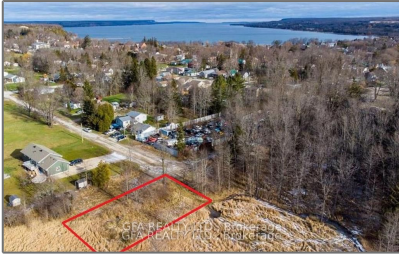

# Land

- R386184 Pt Parklt1 Range1 Pl Pl, South Bruce Peninsula, Ontario N0H 2T0

## Basic Details

Property Type:	<b>Land</b>
Listing Type:	<b>For Sale</b>
Listing ID:	<b>X10429396</b>
Price:	<b>\$1</b>
Year Built:	<b>0</b>
Lot Area:	<b>0 Sqft</b>

## Address

Country:	<b>CA</b>
Province:	<b>Ontario</b>
City:	<b>South Bruce Peninsula</b>
Postal Code:	<b>N0H 2T0</b>
Street:	<b>Pt Parklt1 Range1 Pl</b>
Street Number:	<b>R386184</b>
Street Suffix:	<b>Pl</b>
Floor Number:	<b>0</b>
Longitude:	<b>E0° 0' 0"</b>
Latitude:	<b>N0° 0' 0"</b>