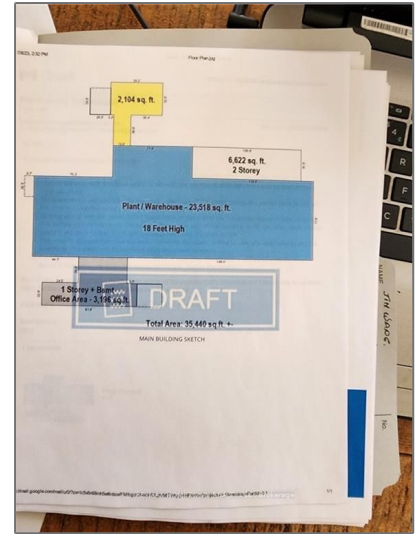

Industrial

- 11640 COUNTY ROAD 2 Rd, South Dundas,
Ontario K0E 1K0

Basic Details

Property Type:	Industrial
Listing Type:	For Lease
Listing ID:	X10429491
Price:	\$10
Year Built:	0
Lot Area:	0 Sqft

Address

Country:	CA
Province:	Ontario
City:	South Dundas
Postal Code:	K0E 1K0
Street:	COUNTY ROAD 2
Street Number:	11640
Street Suffix:	Rd
Floor Number:	0
Longitude:	W76° 45' 15.5"
Latitude:	N44° 52' 34"