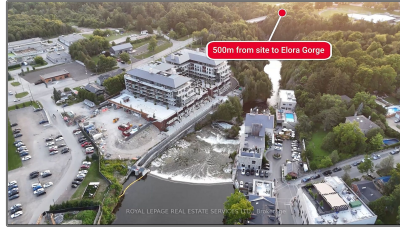

Land

- 350 Wellington Rd 7 Rd, Centre Wellington,
Ontario N0B 1S0

Basic Details

Property Type:	Land
Listing Type:	For Sale
Listing ID:	X10430762
Price:	\$15,950,000
Year Built:	0
Lot Area:	0 Sqft

Address

Country:	CA
Province:	Ontario
City:	Centre Wellington
Postal Code:	N0B 1S0
Street:	Wellington Rd 7
Street Number:	350
Street Suffix:	Rd
Floor Number:	0
Longitude:	W81° 37' 53.1"
Latitude:	N43° 37' 58.6"