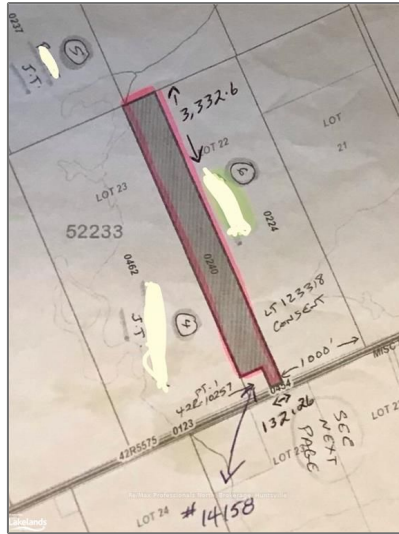

## Basic Details

Property Type:	<b>Vacant Land</b>
Listing Type:	<b>For Sale</b>
Listing ID:	<b>X10437480</b>
Price:	<b>\$299,900</b>
Year Built:	<b>0</b>
Lot Area:	<b>0 Sqft</b>

## Address

Country:	<b>CA</b>
Province:	<b>Ontario</b>
City:	<b>Parry Sound Remote Area</b>
Postal Code:	<b>POH 1S0</b>
Street:	<b>522</b>
Street Number:	<b>14146</b>
Floor Number:	<b>0</b>
Longitude:	<b>W81° 53' 38.4"</b>
Latitude:	<b>N45° 54' 12"</b>