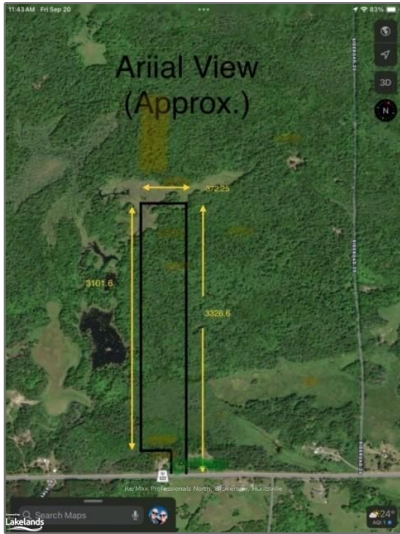

## Basic Details

Property Type:	<b>Vacant Land</b>
Listing Type:	<b>For Sale</b>
Listing ID:	<b>X10437480</b>
Price:	<b>\$299,900</b>
Year Built:	<b>0</b>
Lot Area:	<b>0 Sqft</b>