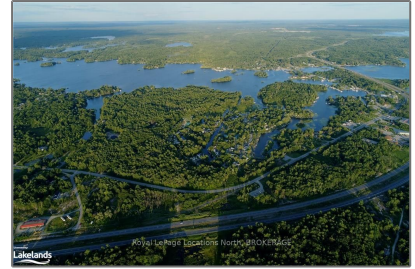

# Land

- 14 PINE VALLEY Rd, Georgian Bay, Ontario L0K 1S0