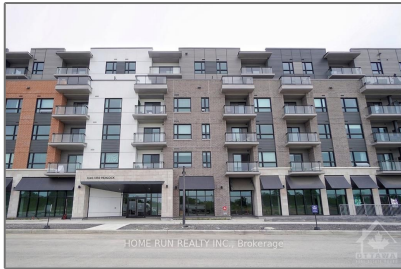

# Commercial/retail

- 1340 HEMLOCK Rd, Manor Park - Cardinal Glen and Area, Ontario K1K 5C3

## Basic Details

Property Type:	<b>Commercial/retail</b>
Listing Type:	<b>For Lease</b>
Listing ID:	<b>X10442053</b>
Price:	<b>\$35</b>
Year Built:	<b>0</b>
Lot Area:	<b>0 Sqft</b>

## Address

Country:	<b>CA</b>
Province:	<b>Ontario</b>
City:	<b>Manor Park - Cardinal Glen and Area</b>
Postal Code:	<b>K1K 5C3</b>
Street:	<b>HEMLOCK</b>
Street Number:	<b>1340</b>
Street Suffix:	<b>Rd</b>
Floor Number:	<b>0</b>
Longitude:	<b>E0° 0' 0"</b>
Latitude:	<b>N0° 0' 0"</b>