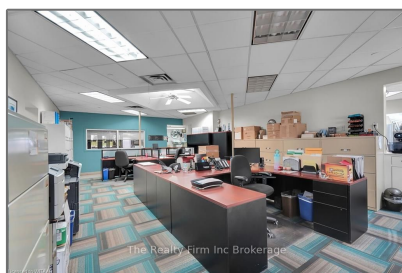

Commercial/retail

- 993 ADELAIDE St, London, Ontario N6E 1R5

Basic Details

Property Type: **Commercial/retail**

Listing Type: **For Lease**

Listing ID: **X10746016**

Price: **\$12**

Year Built: **0**