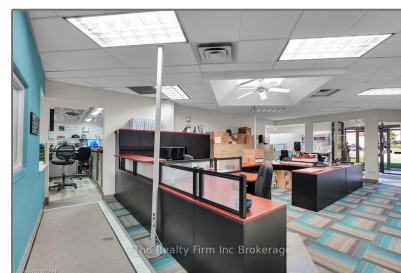

Commercial/retail

- 993 ADELAIDE St, London, Ontario N6E 1R5

Basic Details

Property Type: **Commercial/retail**

Listing Type: **For Lease**

Listing ID: **X10746016**

Price: **\$12**

Year Built: **0**