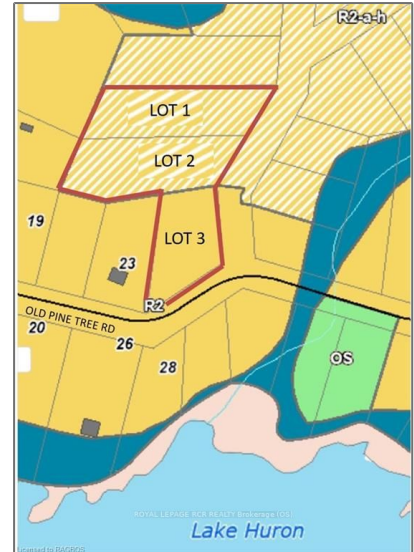

Vacant Land

- PT LT 3 OLD PINE TREE Rd, Northern Bruce Peninsula, Ontario N0H 1Z0

Basic Details

Property Type:	Vacant Land
Listing Type:	For Sale
Listing ID:	X10845570
Price:	\$199,000
Year Built:	0
Lot Area:	0 Sqft

Address

Country:	CA
Province:	Ontario
City:	Northern Bruce Peninsula
Postal Code:	N0H 1Z0
Street:	OLD PINE TREE
Street Number:	PT LT 3
Street Suffix:	Rd
Floor Number:	0
Longitude:	E0° 0' 0"
Latitude:	N0° 0' 0"