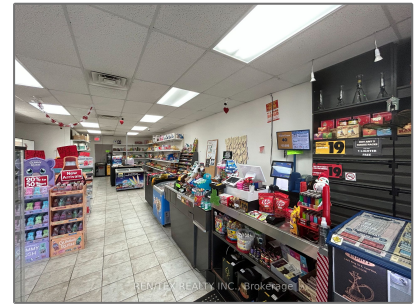

Commercial/retail

- 1425 King St E, Oshawa, Ontario L1E 2J6

Basic Details

Property Type: **Commercial/retail**

Listing Type: **For Sale**

Listing ID: **E11246022**

Price: **\$20**

Year Built: **0**