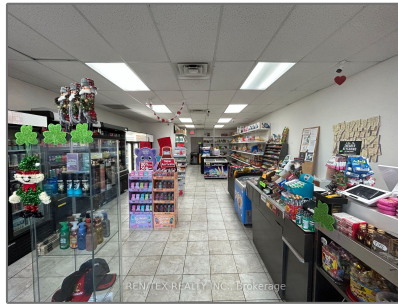

Commercial/retail

- 1425 King St E, Oshawa, Ontario L1E 2J6

Basic Details

Property Type: **Commercial/retail**

Listing Type: **For Sale**

Listing ID: **E11246022**

Price: **\$20**

Year Built: **0**