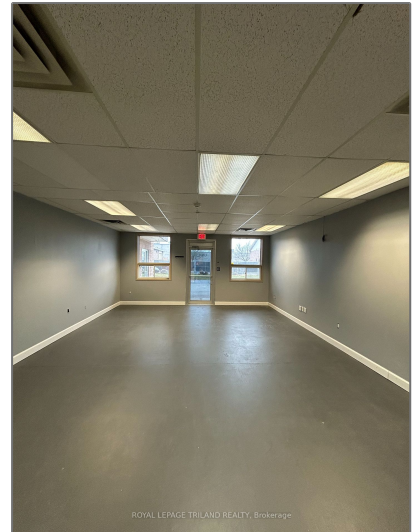

Office

836 Sqft - 318 Neptune Cres, London, Ontario
N6M 1A1

Basic Details

Property Type:	Office
Listing Type:	For Lease
Listing ID:	X11246279
Price:	\$10
Rooms:	0
Bathrooms:	0
Half Bathrooms:	0
Square Footage:	836 Sqft
Year Built:	0
Lot Area:	0 Sqft

Address

Country:	CA
Province:	Ontario
City:	London
Postal Code:	N6M 1A1
Street:	Neptune
Street Number:	318
Street Suffix:	Cres
Floor Number:	0
Longitude:	E0° 0' 0"
Latitude:	N0° 0' 0"

Features

✓ Heating System:	Gas Forced Air Clod
✓ Elevator:	None