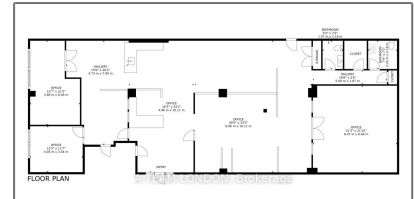

Office

87,566 Sqft - 300 Wellington St, London, Ontario
N6B 3E5

Basic Details

Property Type:	Office
Listing Type:	For Lease
Listing ID:	X11430817
Price:	\$16
Rooms:	0
Bathrooms:	0
Half Bathrooms:	0
Square Footage:	87,566 Sqft
Year Built:	0
Lot Area:	0 Sqft

Address

Country:	CA
Province:	Ontario
City:	London
Postal Code:	N6B 3E5
Street:	Wellington
Street Number:	300
Street Suffix:	St
Floor Number:	0
Longitude:	E0° 0' 0"
Latitude:	N0° 0' 0"

Features

✓ Heating System:	Gas Forced Air Open
✓ Elevator:	Frt+pub