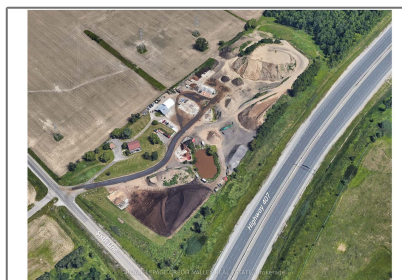

# Land

- 4321 Sixth Line, Milton, Ontario L5T 5S3

## Basic Details

Property Type:	<b>Land</b>
Listing Type:	<b>For Lease</b>
Listing ID:	<b>W11553395</b>
Price:	<b>\$1</b>
Year Built:	<b>0</b>
Lot Area:	<b>0 Sqft</b>