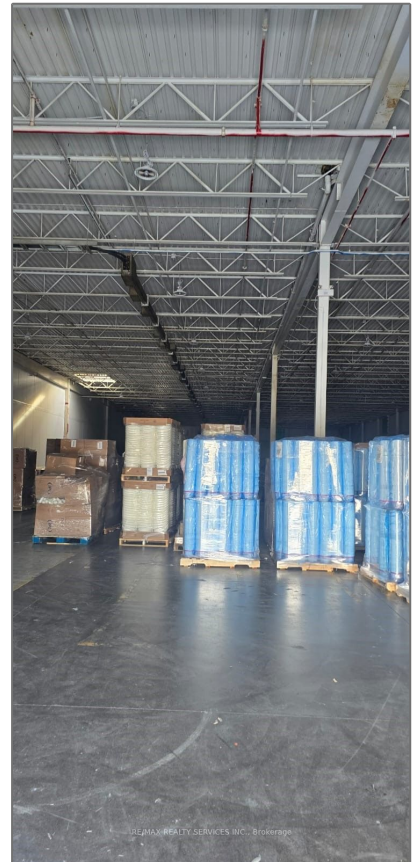

Industrial

- 101 Spruce St, Tillsonburg, Ontario N4G 5C4

Basic Details

Property Type:	Industrial
Listing Type:	For Lease
Listing ID:	X11822558
Price:	\$14
Year Built:	0
Lot Area:	0 Sqft

Address

Country:	CA
Province:	Ontario
City:	Tillsonburg
Postal Code:	N4G 5C4
Street:	Spruce
Street Number:	101
Street Suffix:	St
Floor Number:	0
Longitude:	E0° 0' 0"
Latitude:	N0° 0' 0"