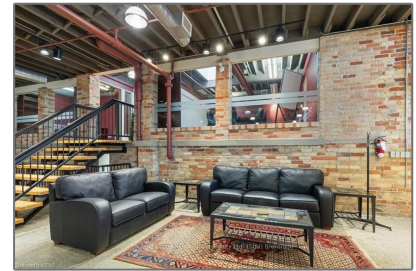

Commercial/retail

- 107 ERIE St, Stratford, Ontario N5A 2M5

Basic Details

Property Type: **Commercial/retail**

Listing Type: **For Lease**

Listing ID: **X10782243**

Price: **\$12**

Year Built: **0**