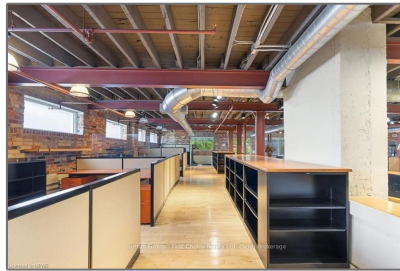

Commercial/retail

- 107 ERIE St, Stratford, Ontario N5A 2M5

Basic Details

Property Type: **Commercial/retail**

Listing Type: **For Lease**

Listing ID: **X10782243**

Price: **\$12**

Year Built: **0**