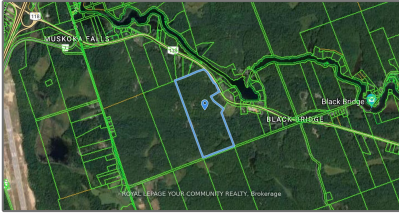

Vacant Land

- 1282 Highway 118 Rd, Bracebridge, Ontario P1L 1X1

Basic Details

Property Type:	Vacant Land
Listing Type:	For Sale
Listing ID:	X11881374
Price:	\$999,000
Year Built:	0
Lot Area:	0 Sqft

Address

Country:	CA
Province:	Ontario
City:	Bracebridge
Postal Code:	P1L 1X1
Street:	Highway 118
Street Number:	1282
Street Suffix:	Rd
Floor Number:	0
Longitude:	E0° 0' 0"
Latitude:	N0° 0' 0"

Agent Info

Parveen Arora