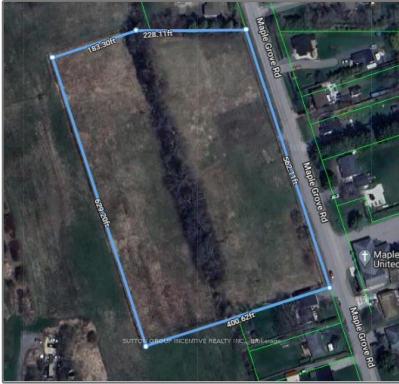

Land

- 2226 Maple Grove Rd, Clarington, Ontario L1C 3K7

Basic Details

Property Type:	Land
Listing Type:	For Sale
Listing ID:	E11882003
Price:	\$1,250,000
Year Built:	0
Lot Area:	0 Sqft

Address

Country:	CA
Province:	Ontario
City:	Clarington
Postal Code:	L1C 3K7
Street:	Maple Grove
Street Number:	2226
Street Suffix:	Rd
Floor Number:	0
Longitude:	W79° 16' 31.7"
Latitude:	N43° 54' 47.3"