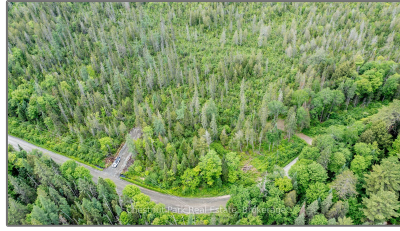

## Basic Details

Property Type: **Vacant Land**

Listing Type: **For Sale**

Listing ID: **X11890416**

Price: **\$175,000**

Year Built: **0**

Lot Area: **0 Sqft**