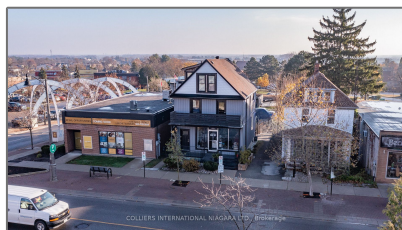

# Commercial/retail

- 1433 Pelham St, Pelham, Ontario L0S 1E0

## Basic Details

Property Type: **Commercial/retail**

Listing Type: **For Lease**

Listing ID: **X11890271**

Price: **\$2,500**

Year Built: **0**

Lot Area: **0 Sqft**