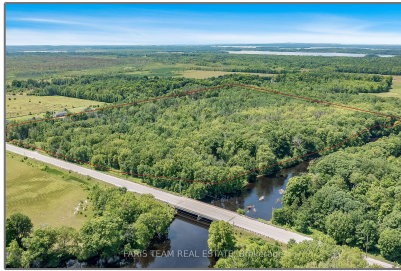

Vacant Land

- 6928 County Road 169, Ramara, Ontario L0K 2B0

Basic Details

Property Type:	Vacant Land
Listing Type:	For Sale
Listing ID:	S11890765
Price:	\$599,900
Year Built:	0
Lot Area:	0 Sqft

Address

Country:	CA
Province:	Ontario
City:	Ramara
Postal Code:	L0K 2B0
Street:	County Road 169
Street Number:	6928
Floor Number:	0
Longitude:	E0° 0' 0"
Latitude:	N0° 0' 0"