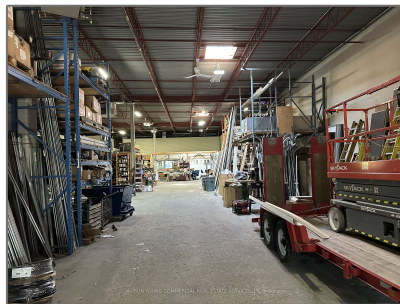

Industrial

- 5450 Harvester Rd, Burlington, Ontario L7L 5N5

Basic Details

Property Type: **Industrial**

Listing Type: **For Lease**

Listing ID: **W11895423**

Price: **\$18**

Year Built: **0**