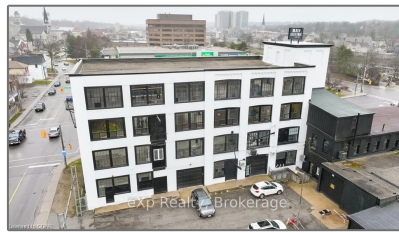

Commercial/retail

- 20 Park Hill Rd, Cambridge, Ontario N1R 1P2

Basic Details

Property Type: **Commercial/retail**

Listing Type: **For Lease**

Listing ID: **X11897892**

Price: **\$6**

Year Built: **0**

Lot Area: **0 Sqft**

Address

Country: **CA**

Province: **Ontario**

City: **Cambridge**

Postal Code: **N1R 1P2**

Street: **Park Hill**

Street Number: **20**